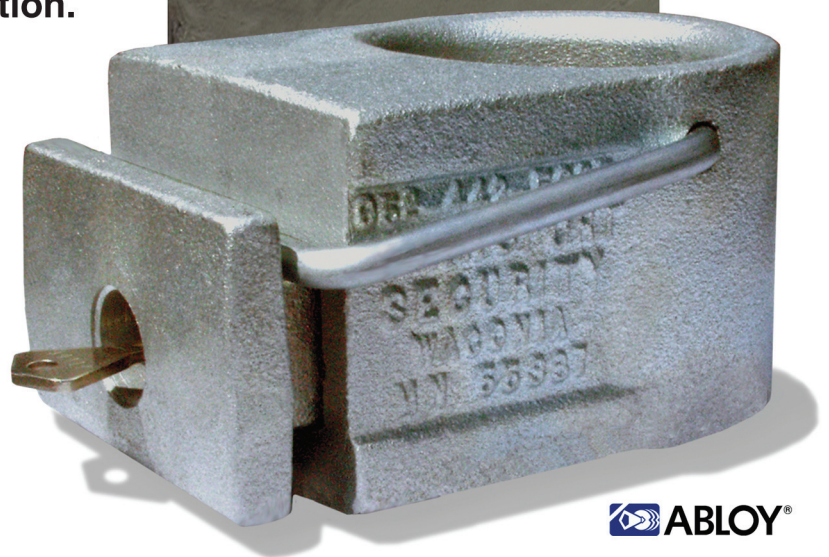

Cast Steel Alloy Lock Covers The King Pin To Prevent Unauthorized Hook Ups.

Portable, Easy To Install King Pin Lock Makes Trailer Theft A Major Operation.

The solid steel alloy casting coupled with the ABLOY high security locking cylinder make the ENFORCER king pin lock not something thieves want to see installed. Some very serious tools and too much time would be required to remove it.

The lock may be keyed alike, differently or to a master system matching additional ENFORCER locks you have or may want to add to your system. Handy carrying handle prevents accidental locking when stored in ready to use position.