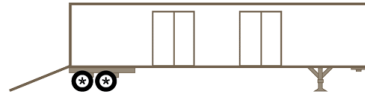

53' Air Ride Dry Van

53' Air Ride Pad Wrap Van

53' Air Ride Side Door Van

53' Double Drop Conestoga

53' Step Deck Conestoga

48' Flatbed

53' Flatbed

53' 2 & 3-Axle Step Deck

53' Step Deck Lowboy

53' RGN

2-Axle Expandable RGN

3-Axle RGN

53' Double Drop Expandable RGN

8-Axle Double Drop RGN

11-Axle Double Drop RGN

11-Axle Double Drop RGN