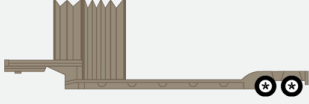

53' Air Ride Dry Van

53' Air Ride Pad Wrap Van

53' Air Ride Side Door Van

53' Double Drop Conestoga

53' Step Deck Conestoga

48' Flatbed

53' Flatbed

53' 2 & 3-Axle Step Deck

53' Step Deck Lowboy

53' RGN

2-Axle Expandable RGN

3-Axle RGN

53' Double Drop Expandable RGN

8-Axle Double Drop RGN

11-Axle Double Drop RGN

11-Axle Double Drop RGN